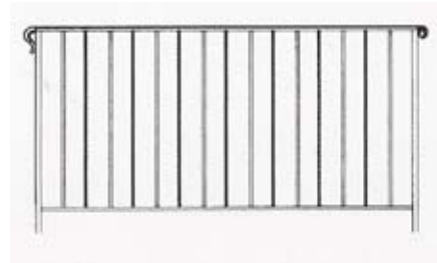

## ***Standard Style Railings***

Master Craftsmen  
Since 1949

[www.alamedairon.com](http://www.alamedairon.com)

Interior and Exterior Railings  
Standard Styles Available

Standard Molded Cap Profile  
available in 2 sizes

Railings are fabricated to the specific requirements of *your* job.

- 1" square tube posts
- 1" x 1/2" channel top and bottom
- 1/2" square tube pickets
- 1-3/4" molded cap
- Fully welded and fabricated to meet code requirements with 4" picket spacing
- PowderCoat finish in variety of colors
- Install by our qualified and experienced crews
- 1 year limited warranty on materials and workmanship
- General Liability and Workers Compensation insurance certificates available upon request

Phone 303-777-4980

Open Header

Straight with Alternating twist

Tuscany Scroll

Arches

Collars

683

8527