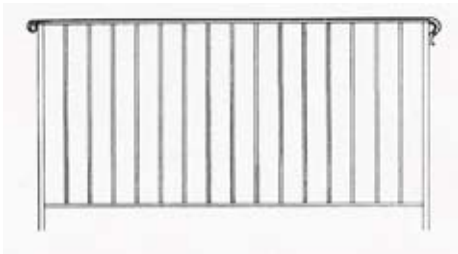

## Wall Mounted Rails

- Available with returns to wall, volute or lambs tongue ends
- Fabricated from molded cap or pipe
- Fabricated to meet building codes
- PowderCoat finish in variety of colors
- Install by our qualified and experienced crews
- 1 year limited warranty on materials and workmanship
- General Liability and Workers Compensation insurance certificates available upon request

## ***Standard Style Railings***

Master Craftsmen  
Since 1949

[www.alamedairon.com](http://www.alamedairon.com)

Interior and Exterior Railings  
Standard Styles Available

Standard Molded Cap Profile  
available in 2 sizes

Railings are fabricated to the specific requirements of *your* job.

- 1" square tube posts
- 1" x 1/2" channel top and bottom
- 1/2" square tube pickets
- 1-3/4" molded cap
- Fully welded and fabricated to meet code requirements with 4" picket spacing
- PowderCoat finish in variety of colors
- Install by our qualified and experienced crews
- 1 year limited warranty on materials and workmanship
- General Liability and Workers Compensation insurance certificates available upon request