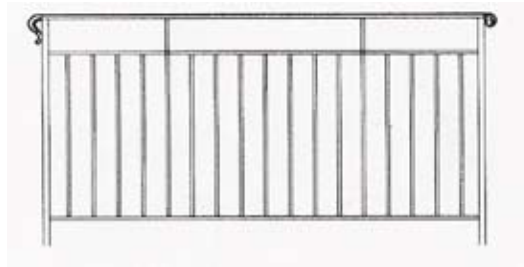

Open Header