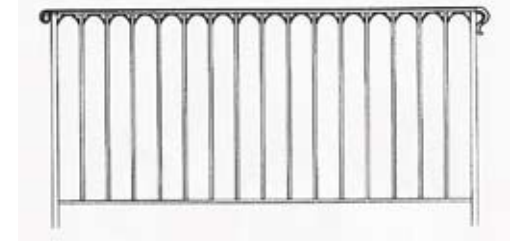

## ***Standard Style Railings***

Master Craftsmen  
Since 1949

[www.alamedairon.com](http://www.alamedairon.com)

Interior and Exterior Railings  
Standard Styles Available

Standard Molded Cap Profile  
available in 2 sizes

Railings are fabricated to the specific requirements of *your* job.

- 1" square tube posts
- 1" x 1/2" channel top and bottom
- 1/2" square tube pickets
- 1-3/4" molded cap
- Fully welded and fabricated to meet code requirements with 4" picket spacing
- PowderCoat finish in variety of colors
- Install by our qualified and experienced crews
- 1 year limited warranty on materials and workmanship
- General Liability and Workers Compensation insurance certificates available upon request

Phone 303-777-4980

Open Header

Straight with Alternating twist

Tuscany Scroll

Arches

Collars

683

8527

8526

Castings

641

639

146

679

**Custom Designs Available**  
Visit our showroom for more information

Alameda Ornamental Iron